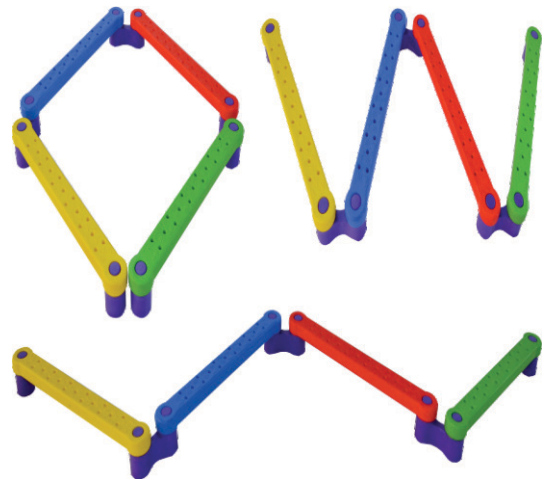

TT 380 Frog Sandpit
L41"xW43.5"xH14"

Play Equipment

**TT 549
Elephant Ring Toss**

TT 9126-6 Toy Trolley
L90xW34xH40 cm

**TT 141 Hit Me
(2 in 1)**

**TT 142 Balancing Bridge
Set of 4 Pcs**

**TT 143
Balancer**