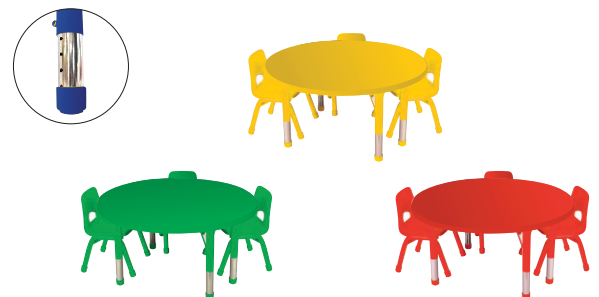

Classroom Furniture

TT 110 Big Rectangle Table
L155xW76xH48 CM (without chair)

TT 111 Front Round Table
L61"xW33"xH20" (without chair)

Classroom Furniture

TT 113
Square Table
L24"xW24"xH20"
(without chair)

TT 114 Round Table
L45"xH20"
(without chair)

TT 114S
Small Round Table
L35" x H20"
(without chair)

Classroom Furniture

**TT 115S
Small Rectangle Table
L36"x W18" x H20" (without chair)**

**TT 115 Rectangle Table
L48"xW24"xH20" (without chair)**

Classroom Furniture

MDF Top Adjustable Metal Legs
H37-60CM

TT 211 Front Round Table
L180xW90 CM (without chair)

TT 214 Round Table
D110CM (without chair)

TT 215 Rectangle Table
L120xW60 CM (without chair)