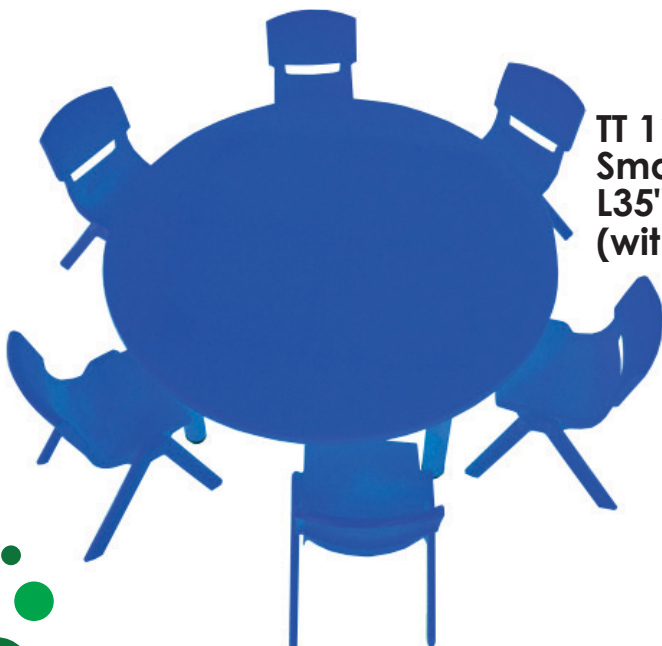

TT 146
Plastic Handle Chair
L52xW41xH28 CM

TT 156
Metal Handle Chair
12" Seating Height

TT 166
Metal Handle Chair
14" Seating Height

TT 176
Metal Plastic Chair
(H30CM)

TT 186
Adjust Plastic Chair
(26CM-30CM)

Classroom Furniture

TT 110 Big Rectangle Table
L155xW76xH48 CM (without chair)

TT 111 Front Round Table
L61"xW33"xH20" (without chair)

Classroom Furniture

TT 113
Square Table
L24"xW24"xH20"
(without chair)

TT 114 Round Table
L45"xH20"
(without chair)

TT 114S
Small Round Table
L35" x H20"
(without chair)

Classroom Furniture

**TT 115S
Small Rectangle Table
L36"x W18" x H20" (without chair)**

**TT 115 Rectangle Table
L48"xW24"xH20" (without chair)**