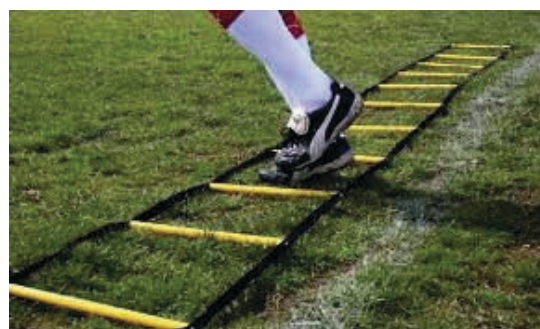

TT 5025
310x92x110 cm

Sports

**TT 51
Hurdle**

**TT 56 Ring (40 dia)
TT 57 Ring (50 dia)**

**TT 52
Divider**

**TT 53
Divider**

**TT414A
Swing**

**TT 58
Agility Ladder**