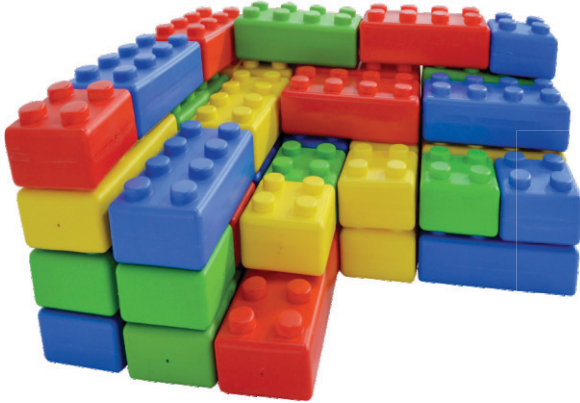

Play Equipment

TT 9177-2
Plastic Building Blocks
Set of 45 Pcs
L25.5xW12.5xH6 cm
L12.5xW12.5xH6 cm

TT 3992
Blocks
16 Pcs

TT 3994
Blocks
32 Pcs