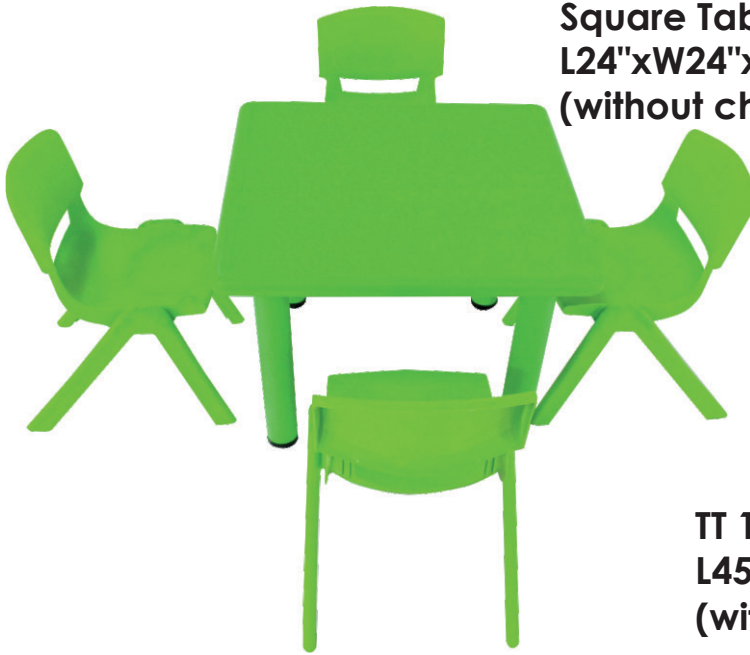

Classroom Furniture

TT 110 Big Rectangle Table
L155xW76xH48 CM (without chair)

TT 111 Front Round Table
L61"xW33"xH20" (without chair)

Classroom Furniture

TT 113
Square Table
L24"xW24"xH20"
(without chair)

TT 114 Round Table
L45"xH20"
(without chair)

TT 114S
Small Round Table
L35" x H20"
(without chair)

Classroom Furniture

**TT 115S
Small Rectangle Table
L36"x W18" x H20" (without chair)**

**TT 115 Rectangle Table
L48"xW24"xH20" (without chair)**