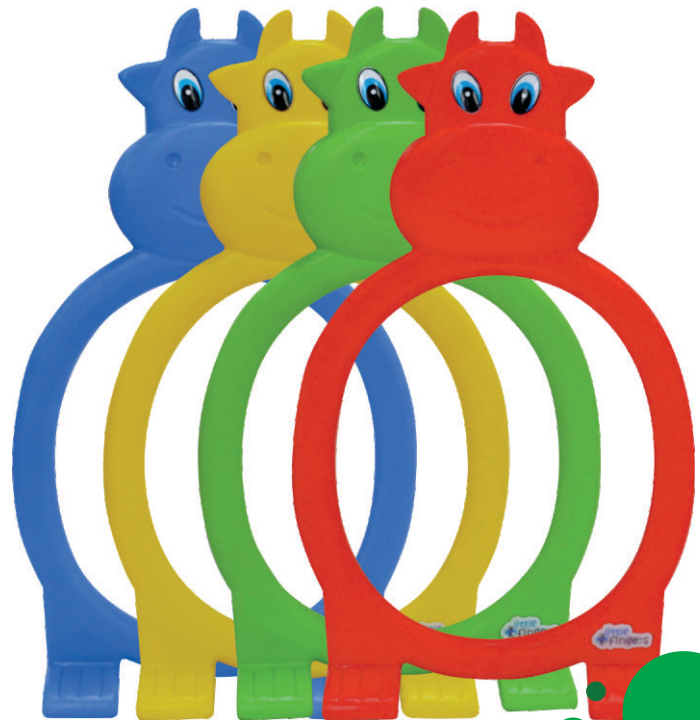

TT 9126 Bull Tunnel
Set of 4 Pcs