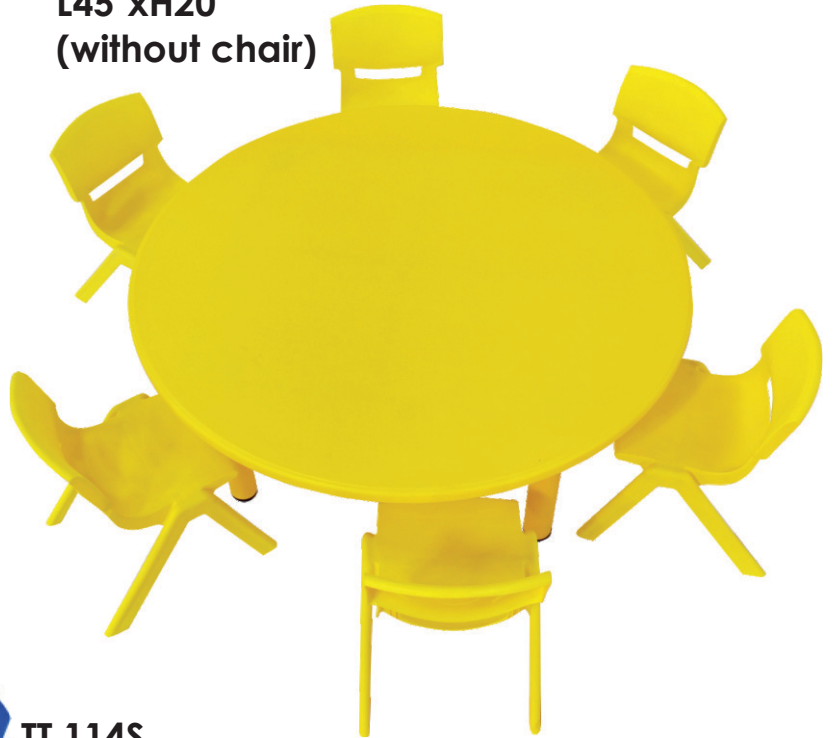

Classroom Furniture

TT 110 Big Rectangle Table
L155xW76xH48 CM (without chair)

TT 111 Front Round Table
L61"xW33"xH20" (without chair)

Classroom Furniture

TT 113
Square Table
L24"xW24"xH20"
(without chair)

TT 114 Round Table
L45"xH20"
(without chair)

TT 114S
Small Round Table
L35" x H20"
(without chair)

Classroom Furniture

**TT 115S
Small Rectangle Table
L36"x W18" x H20" (without chair)**

**TT 115 Rectangle Table
L48"xW24"xH20" (without chair)**