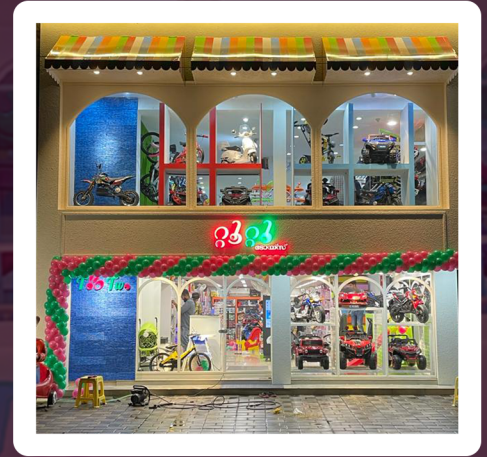

Kotakkal

KOZHICODE

Kannur Road, Vandipetta, Nadakkav, Kozhikode- 673011 - **89215 85681**

KANNUR

TooTwo Toys Junction, Opposite Speciality Hospital, Thana kannur, Kerala
670012 - **79074 35383**

KOTAKKAL

Thrissur Road, Parambilangadi, Kotakkal, Kerala 676501 - **80754 53582**