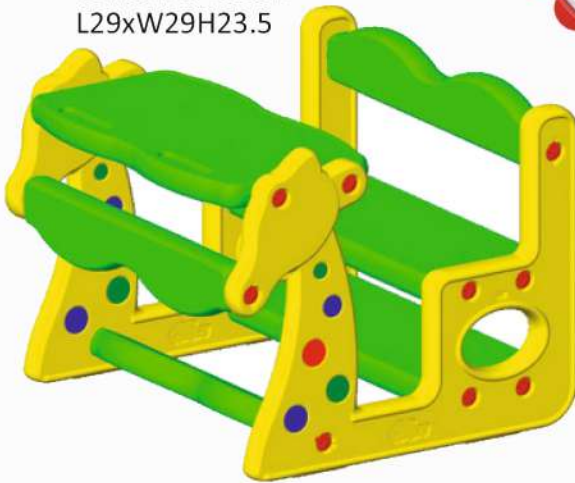

TT 0405

Table : L100xW40xH76
Chair : 37-43 cm

TT 0406

Table : L100xW40xH76
Chair : 37-43 cm

TT 401
Single Seater
Dolphin Desk
L29xW15.4xH23.5

TT 402
Single Seater
Giraffe Desk
L29xW15.4xH23.5

TT412
Double Seater
Giraffe Desk
L29xW29H23.5