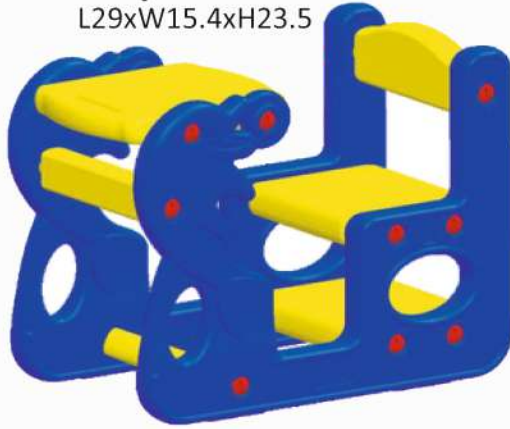

TT 0405

Table : L100xW40xH76
Chair : 37-43 cm

TT 0406

Table : L100xW40xH76
Chair : 37-43 cm

TT 401
Single Seater
Dolphin Desk
L29xW15.4xH23.5

TT 402
Single Seater
Giraffe Desk
L29xW15.4xH23.5

TT412
Double Seater
Giraffe Desk
L29xW29H23.5