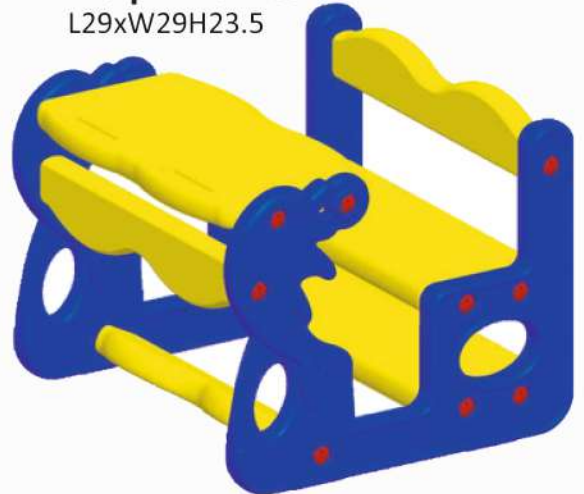

TT 507
Children Bed
L138xW58xH28 cm

TT 411
Double Seater
Dolphine Desk
L29xW29H23.5